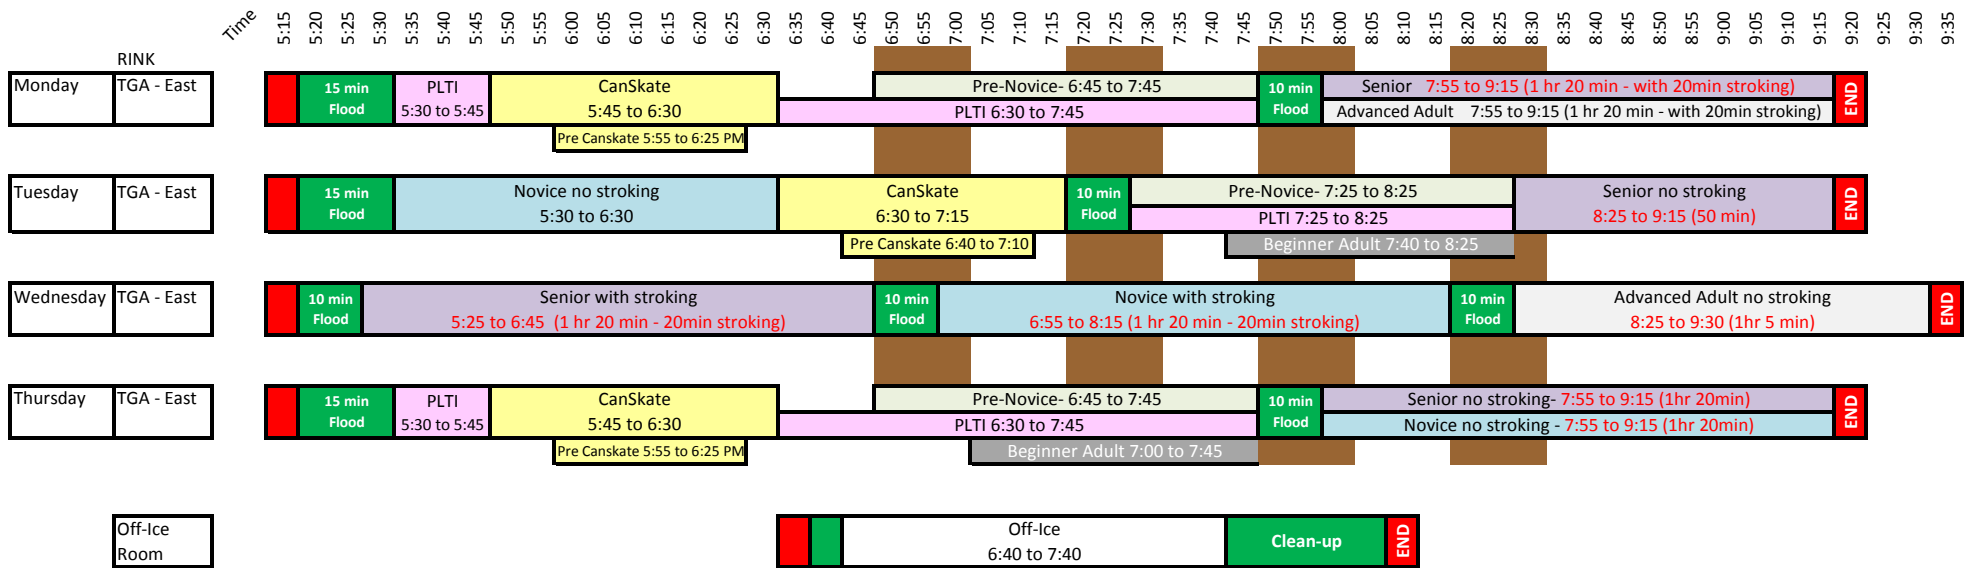

RICHMOND HILL SKATING CLUB - SKATING SCHEDULE - SUMMER 2019 - FINAL (NO THEATRE) - VERSION 2

** Tom Graham, East arena floods every half an hour starting at 15min and 45 min into the hour

** Pre Canskate must start 10 min after CanSkate