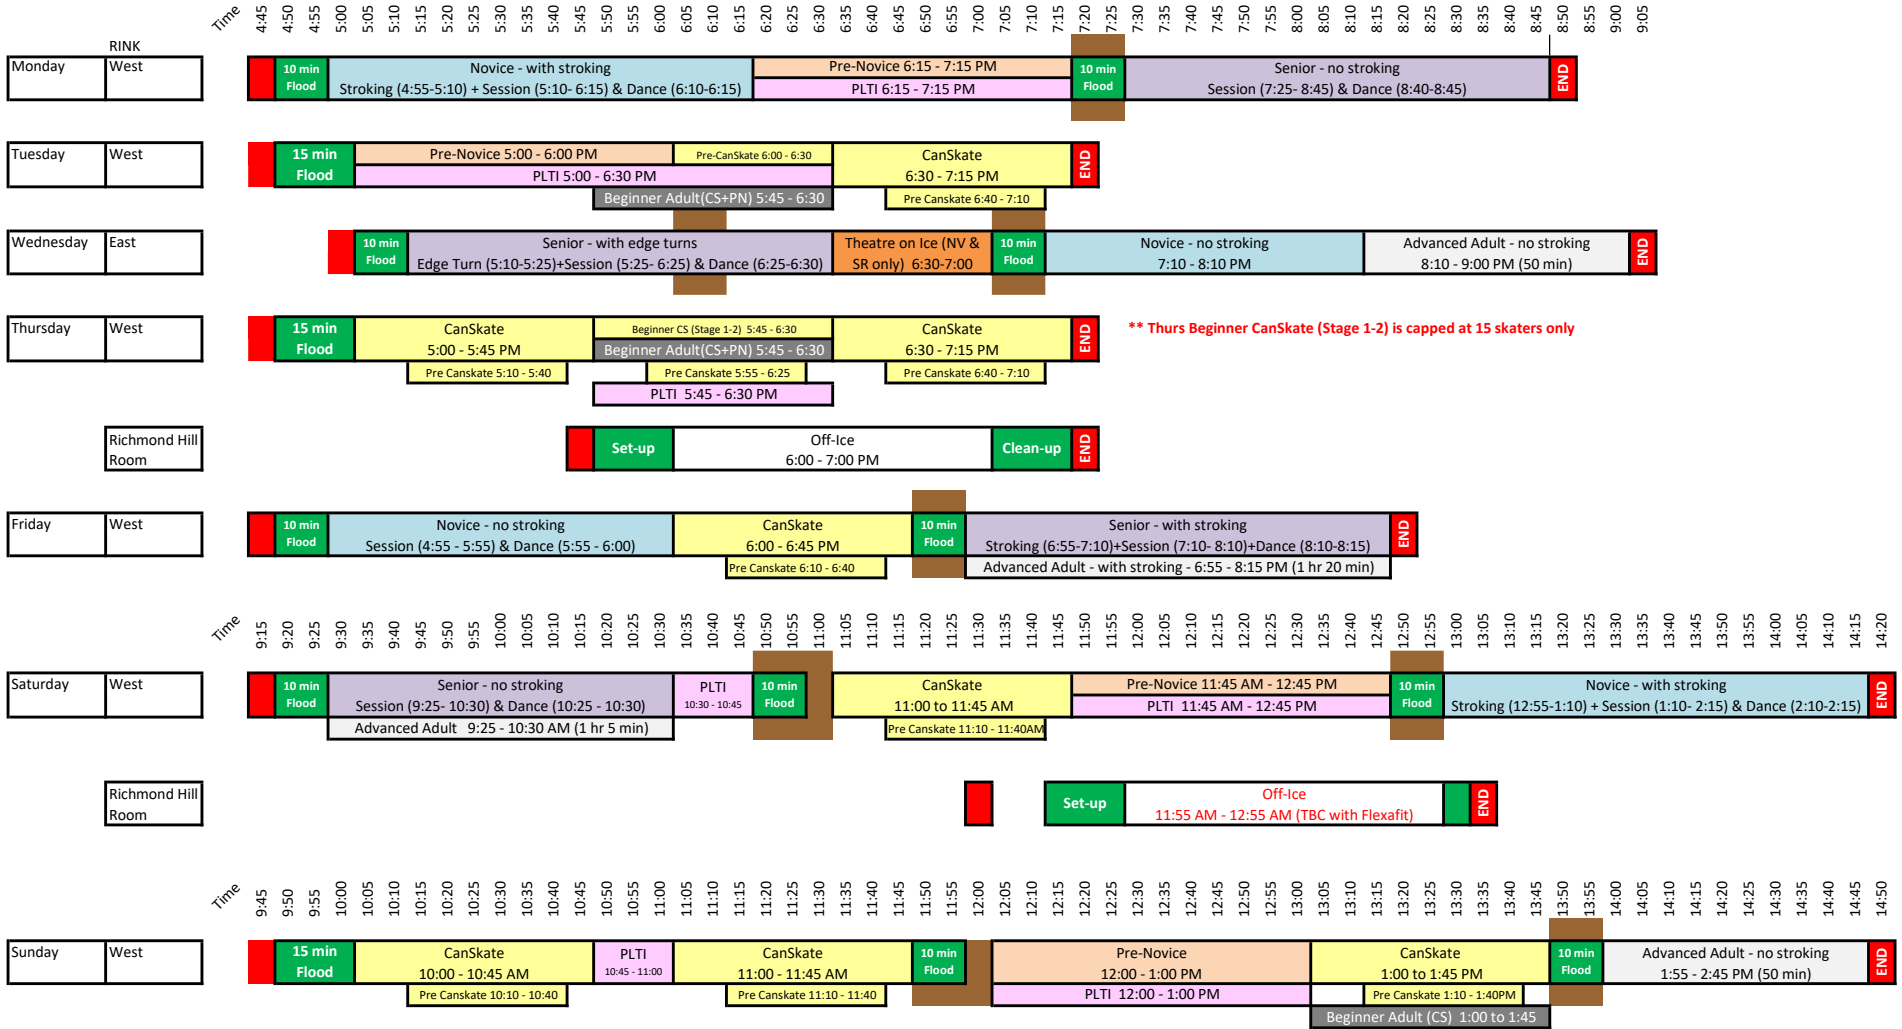

**RICHMOND HILL SKATING CLUB - SKATING SCHEDULE - WINTER 2020 - FINAL**

PCS=10 | CS=9 | PN=4 | NV=4 (2 Stroking) | SR=4 (1 Stroking, 1 Edge Turns) | BA=3 | AA=4 | PLTI=7

\*\* Elgin Barrow East arena floods every half an hour starting at 00 min and 30 min into the hour  
 \*\* Elgin Barrow West arena floods every half an hour starting at 15min and 45 min into the hour